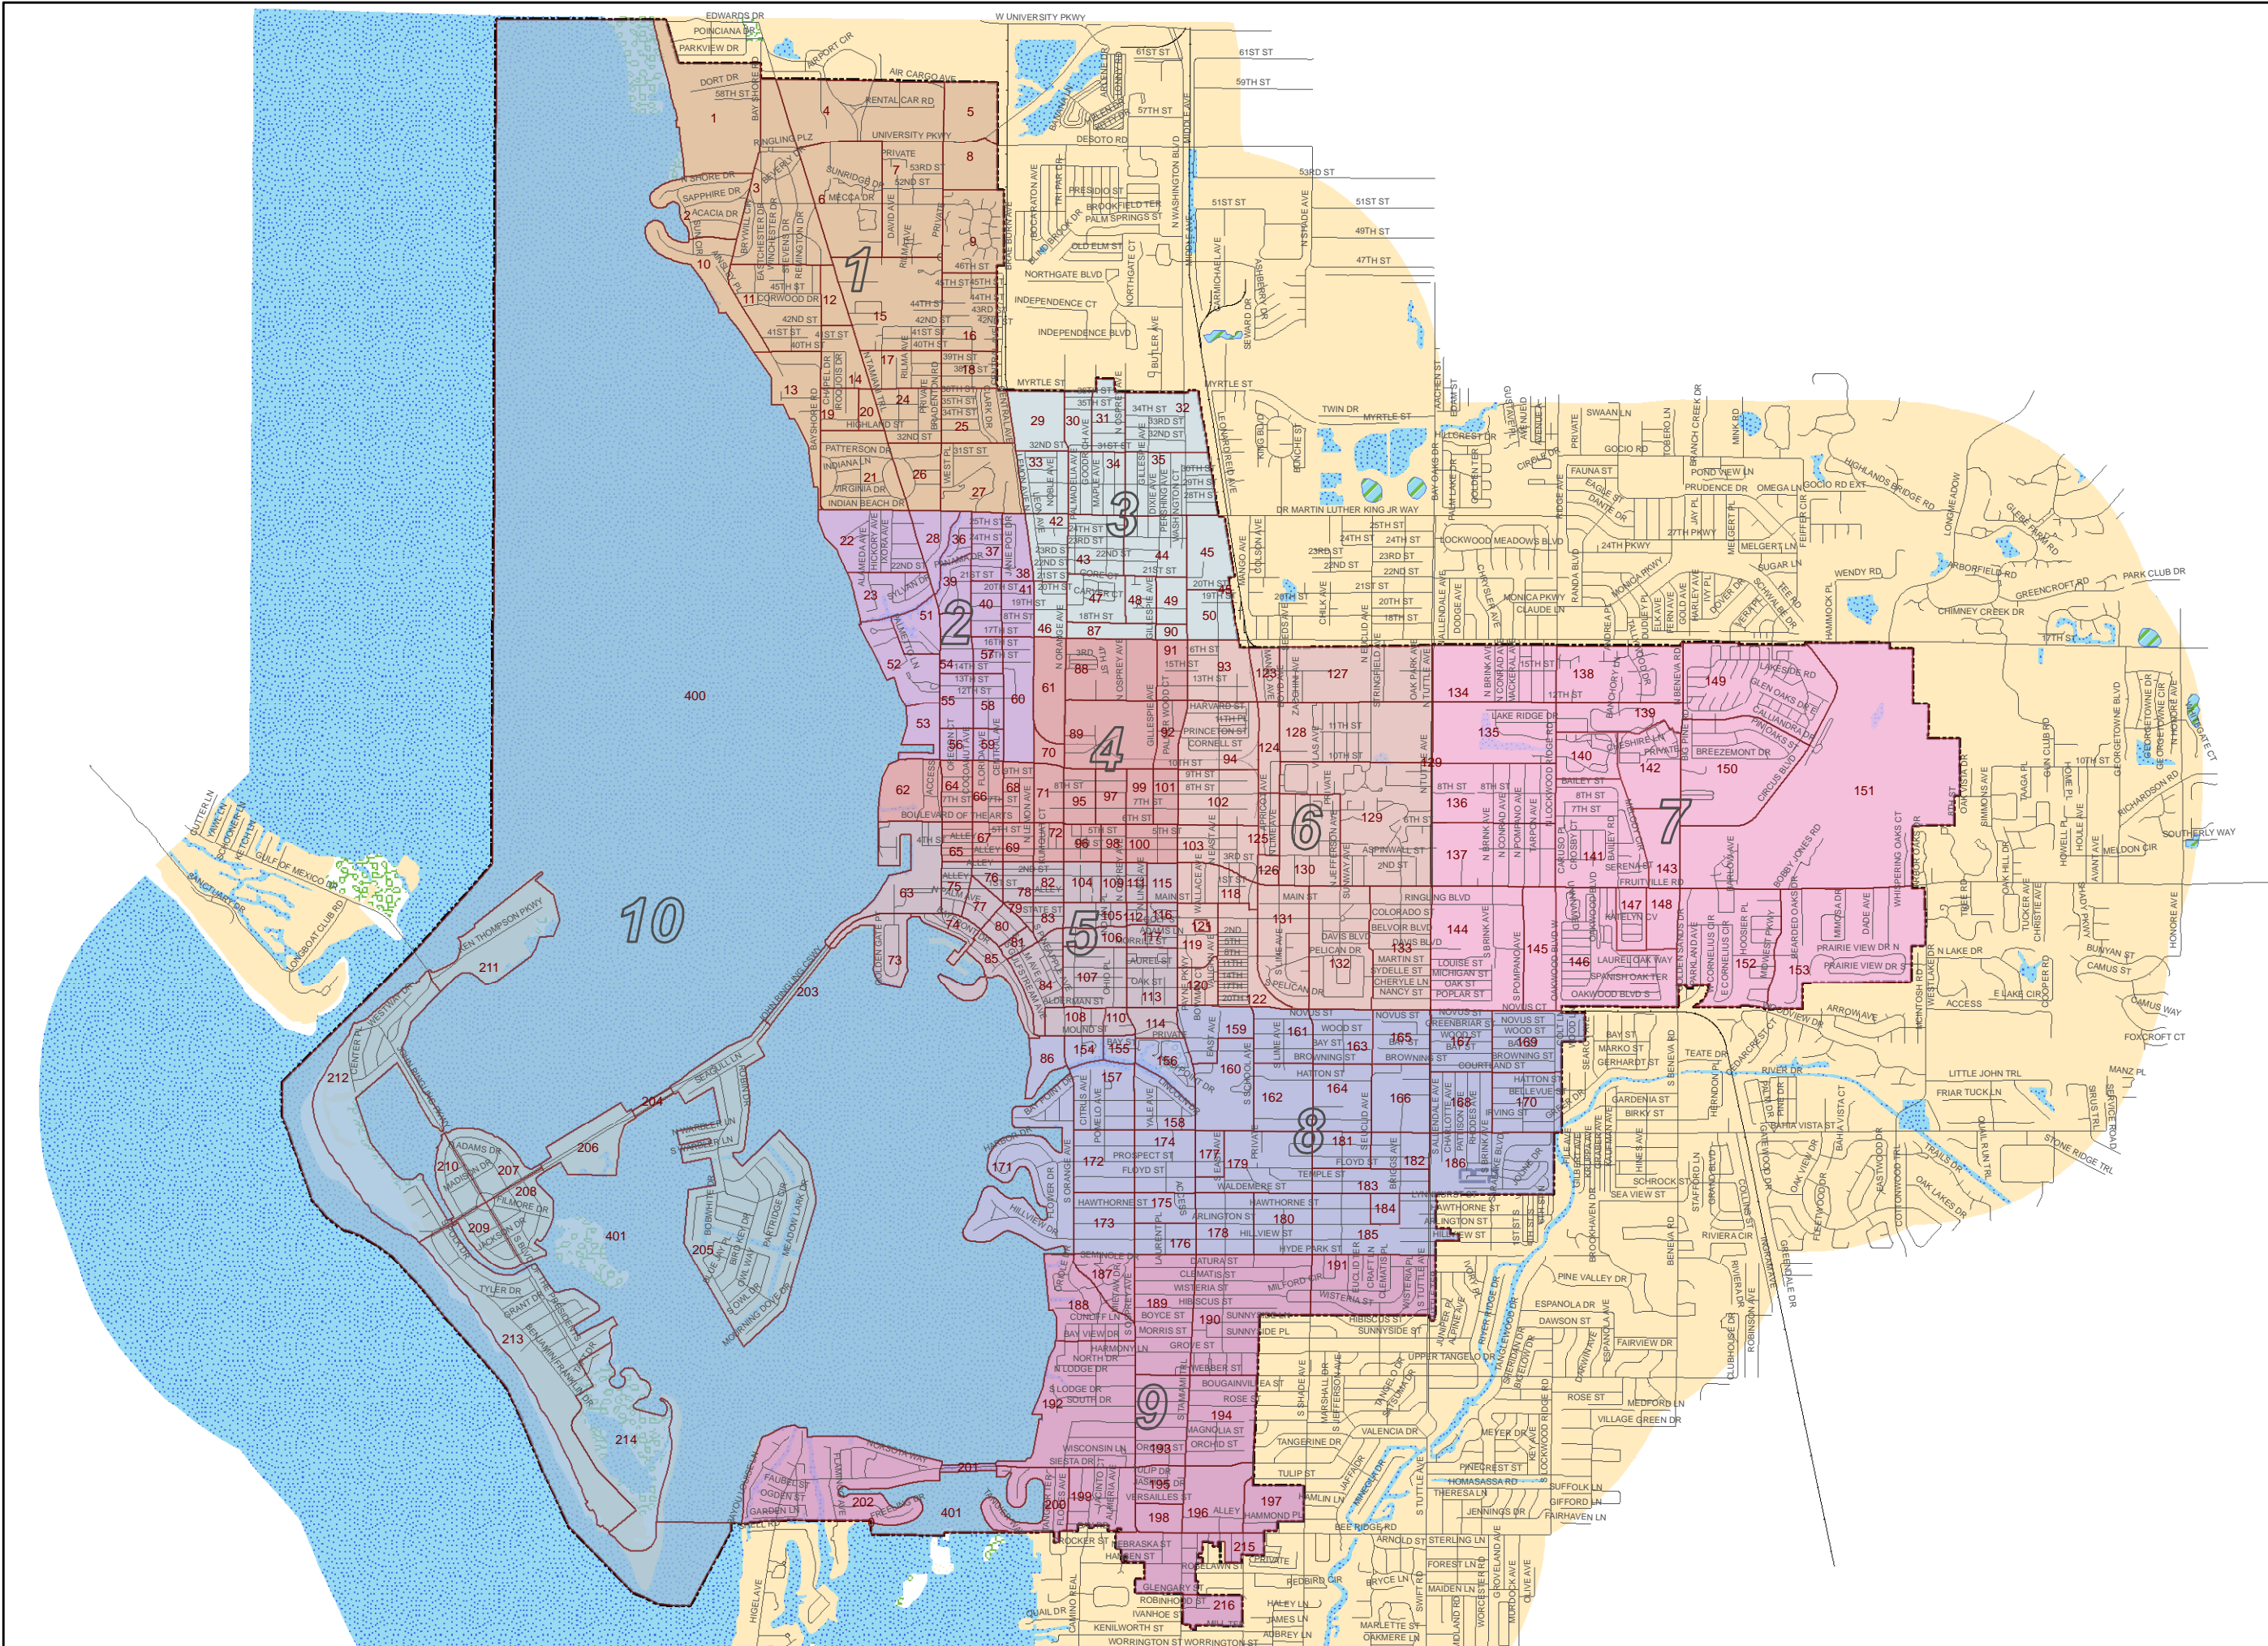

Sarasota Police Department Report Zones

Legend

- Report Zones
- Patrol Zones**
- 1
- 2
- 3
- 4
- 5
- 6
- 7
- 8
- 9
- 10
- Streets
- City Limit
- Railways

Geographic Information Systems
 1565 1st St. Room 209
 Sarasota FL, 34236

This map is for informational purposes only and not to be construed as a survey