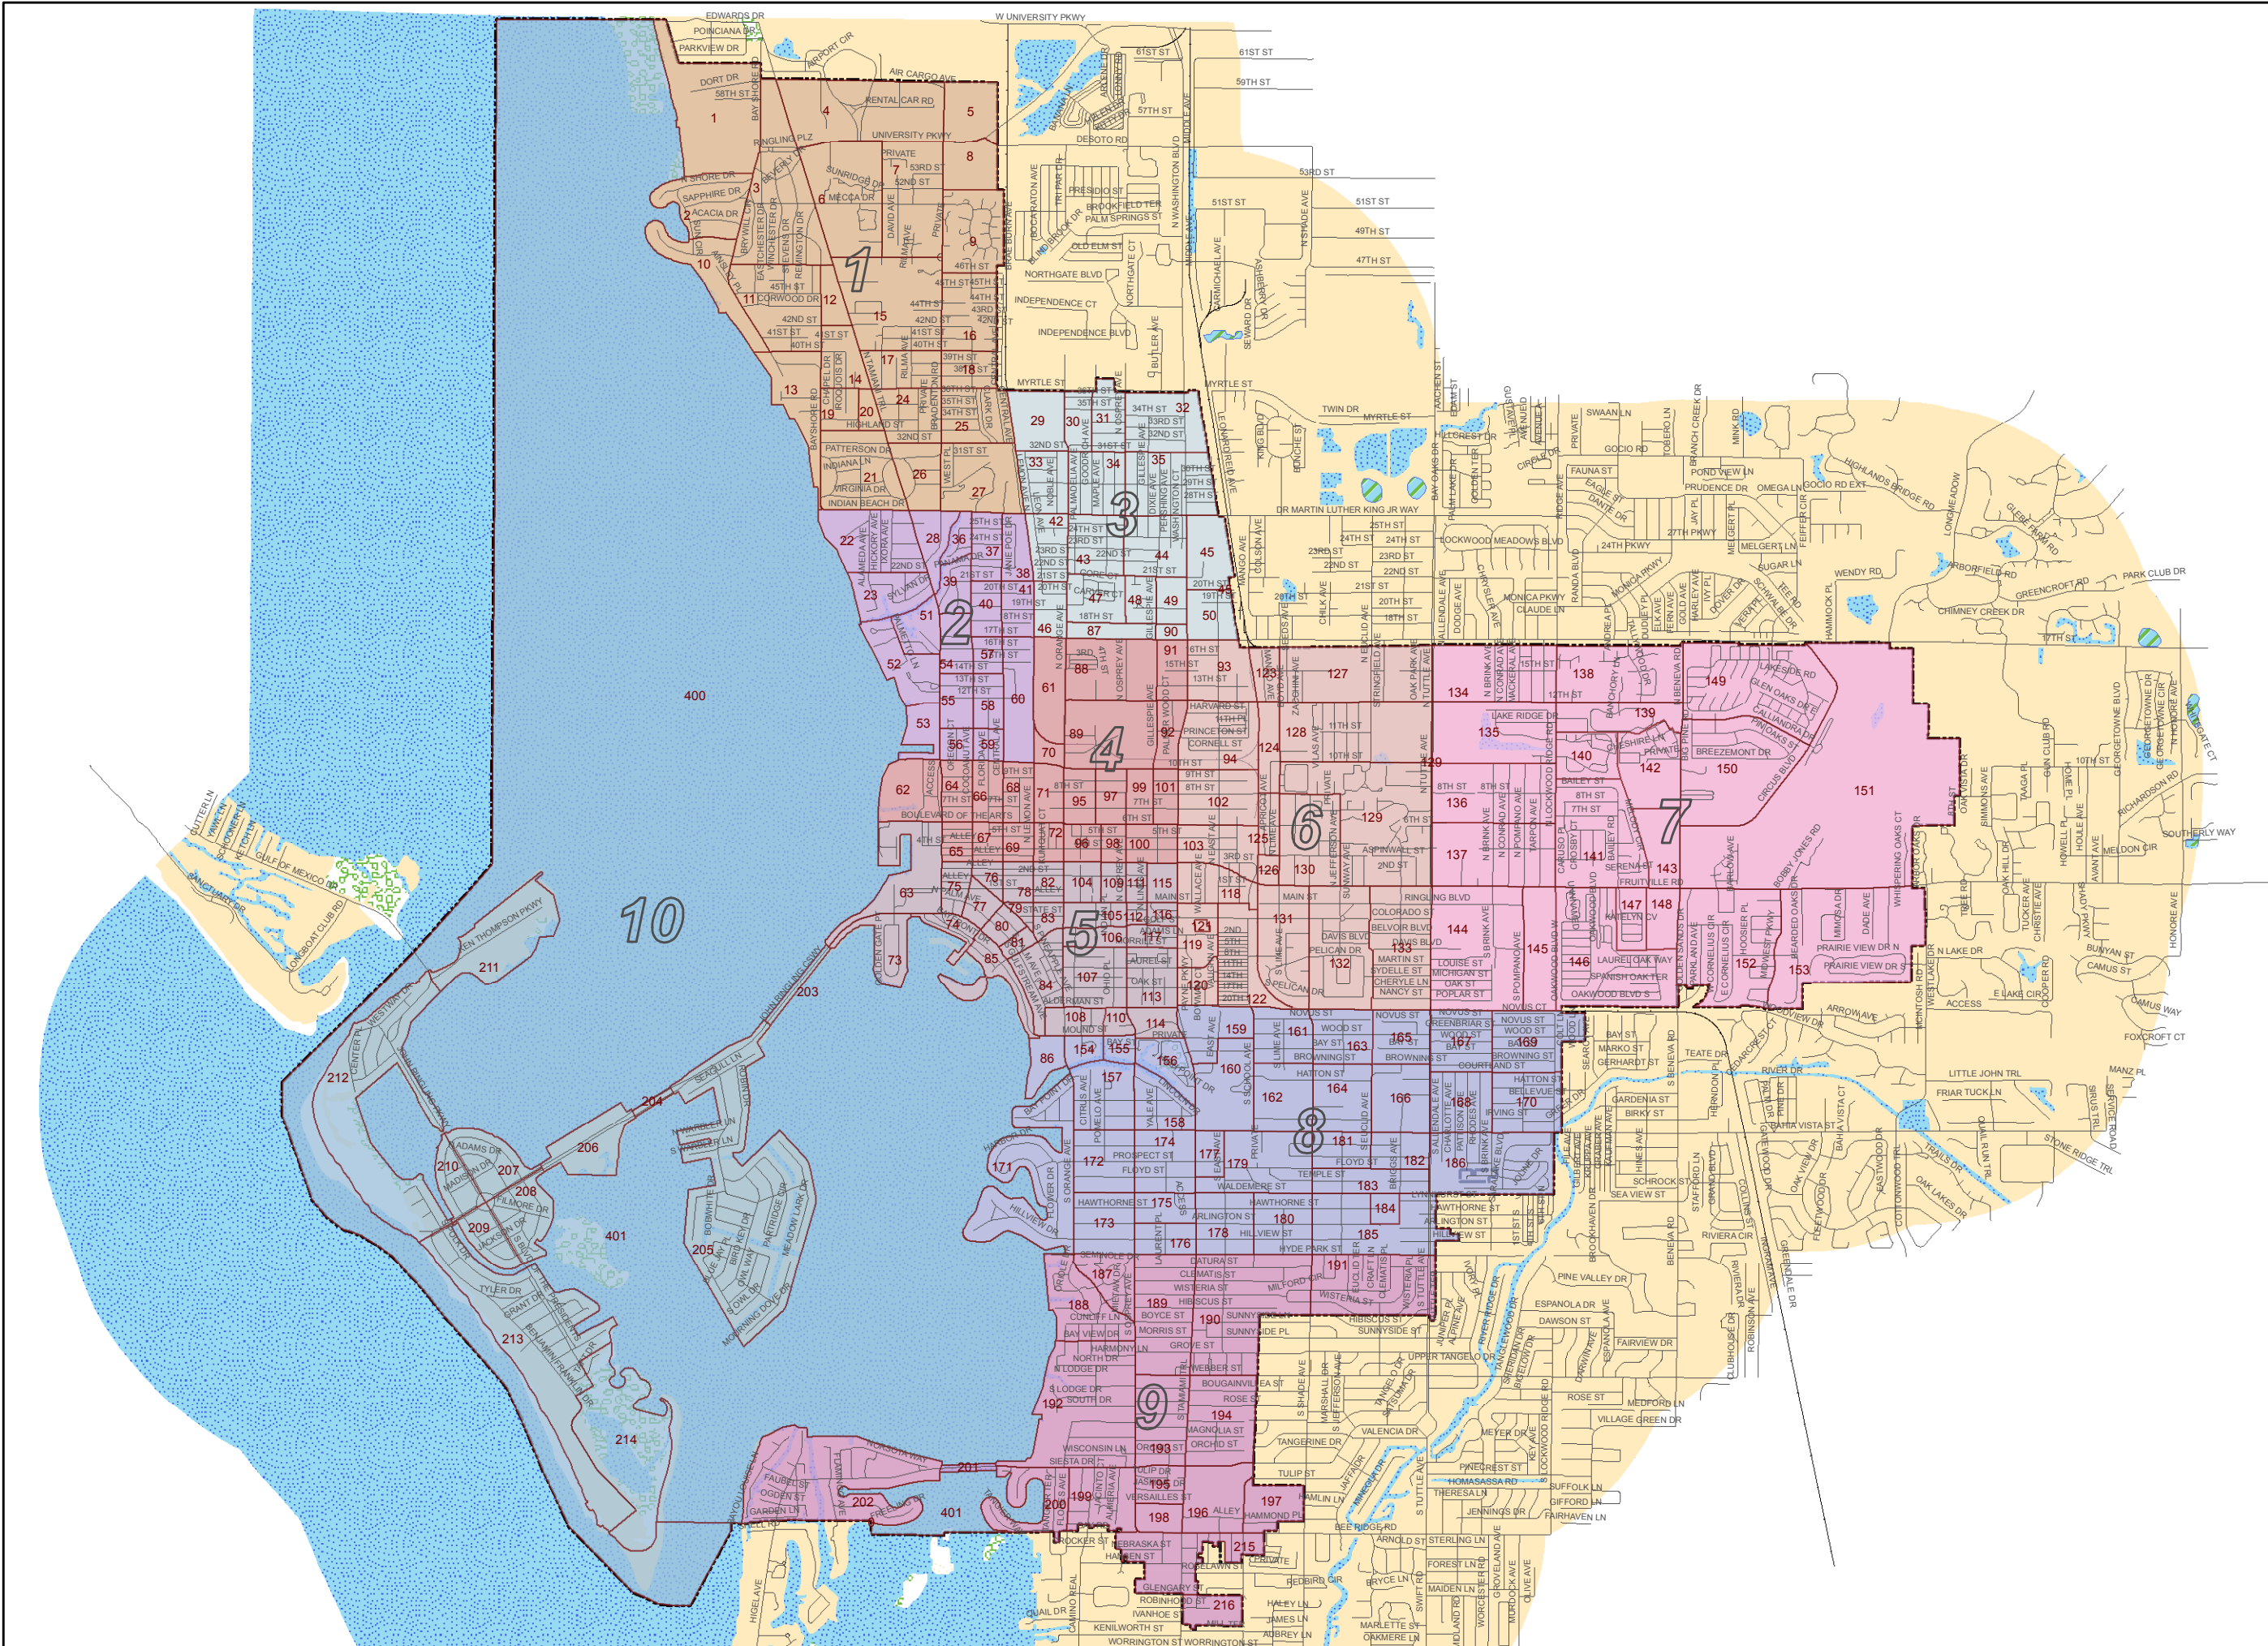

# Sarasota Police Department Report Zones

## Legend

- Report Zones
- Patrol Zones**
- 1
- 2
- 3
- 4
- 5
- 6
- 7
- 8
- 9
- 10
- Streets
- City Limit
- Railways

Geographic Information Systems  
 1565 1st St. Room 209  
 Sarasota FL, 34236

This map is for informational purposes only and not to be construed as a survey